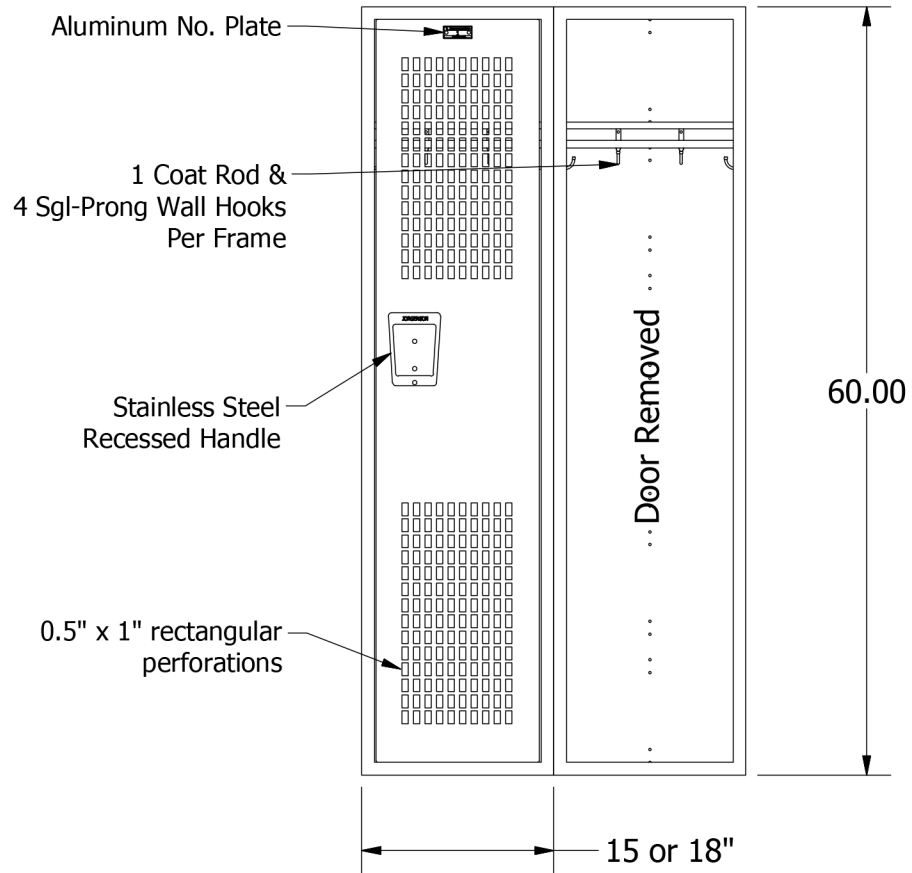

2

1

60" High Single Tier Jorgenson Ventilated Locker

Allow $\frac{1}{16}$ " growth per frame

2

1

Jorgenson Lockers

1239 South 700 West
Salt Lake City, UT 84104
101 Johnston Circle
Palmetto, GA 30268