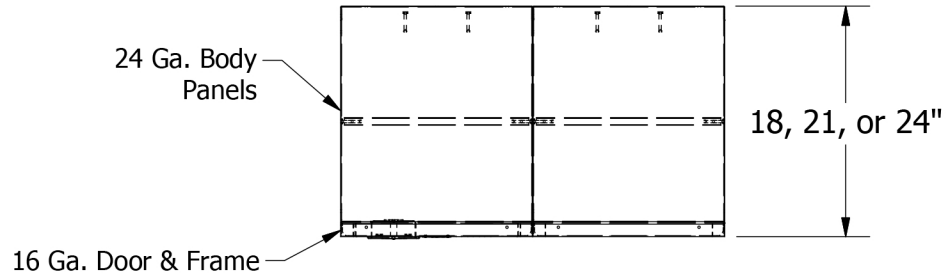

2

1

60" High Single Tier Jorgenson Ventilated Locker

Allow $\frac{1}{16}$ " growth per frame

2

1

Jorgenson Lockers

1239 South 700 West
Salt Lake City, UT 84104
101 Johnston Circle
Palmetto, GA 30268