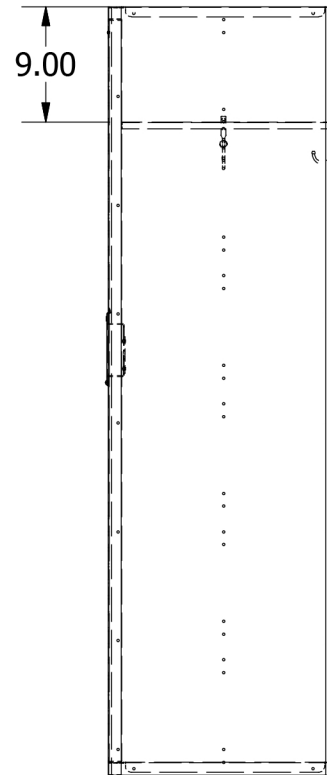

2

1

60" High Single Tier Jorgenson Ventilated Locker

Allow $\frac{1}{16}$ " growth per frame

2

1

Jorgenson Lockers

1239 South 700 West
Salt Lake City, UT 84104
101 Johnston Circle
Palmetto, GA 30268